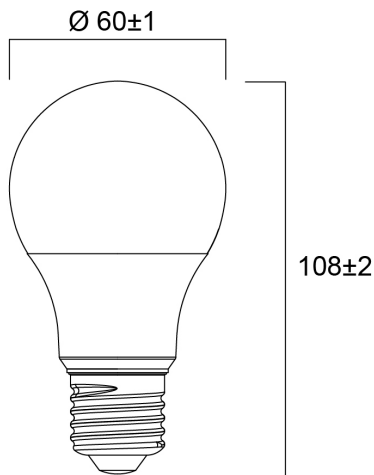

# ToLEDo GLS V7 470LM 840 E27 SL

Item No: 0029577

**SYLVANIA**

Compact and elegant design Suitable replacement for halogen, incandescent and compact fluorescent lamps Instant light at the flick of a switch Uniform light distribution Good colour rendering (CRI 80) Perfect for hotels, restaurants, lobbies, corridors, stairwells, reception areas Lower maintenance costs 15,000 hours average rated life

### Dimensions (mm)

## Physical data

Nominal Product Length (mm)	107
Nominal Product Diameter (mm)	60
Weight (kg)	0.03

## Packaging

Product EAN number	5410288295770
Packaging single length / height (cm)	6.0
Packaging single width (cm)	6.0
Packaging single depth (cm)	11.2
DUN14 (inner)	15410288295777
Units per outer package	6
Packaging outer length / height (cm)	18.8
Packaging outer width (cm)	12.7
Packaging outer depth (cm)	12.0