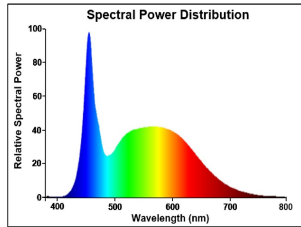

ToLEDo GLS

ToLEDo GLS V7 470LM 865 E27 SL

0029578