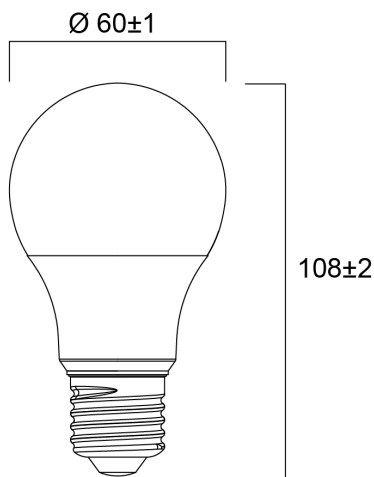

# ToLEDo GLS V7 470LM 865 E27 SL

Item No: 0029578

**SYLVANIA**

Compact and elegant design Suitable replacement for halogen, incandescent and compact fluorescent lamps Instant light at the flick of a switch Uniform light distribution Good colour rendering (CRI 80) Perfect for hotels, restaurants, lobbies, corridors, stairwells, reception areas Lower maintenance costs 15,000 hours average rated life

### Dimensions (mm)

## Physical data

Nominal Product Length (mm)	107
Nominal Product Diameter (mm)	60
Weight (kg)	0.03

## Packaging

Product EAN number	5410288295787
Packaging single length / height (cm)	6.0
Packaging single width (cm)	6.0
Packaging single depth (cm)	11.2
DUN14 (inner)	15410288295784
Units per outer package	6
Packaging outer length / height (cm)	18.8
Packaging outer width (cm)	12.7
Packaging outer depth (cm)	12.0