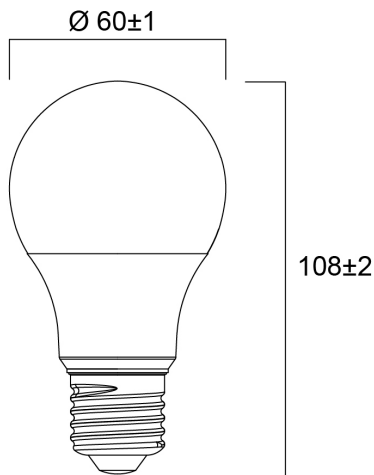

ToLEDo GLS V7 806LM 827 E27 SL

Item No: 0029581

SYLVANIA

Compact and elegant design Suitable replacement for halogen, incandescent and compact fluorescent lamps Instant light at the flick of a switch Uniform light distribution Good colour rendering (CRI 80) Perfect for hotels, restaurants, lobbies, corridors, stairwells, reception areas Lower maintenance costs 15,000 hours average rated life

Technical Assets

Dimensions (mm)

Photometrics

ToLEDo GLS V7 806LM 827 E27 SL

Item No: 0029581

SYLVANIA

General data

Product name	ToLEDo GLS V7 806LM 827 E27 SL
Technology	LED
Watt (Rated) (W)	8
Cap/Base	E27
Fixture rating	Open
General application	Hospitality, Residential & Consumer
Operating temperature range (°C)	-20°C...+40°C
Performance ambient temperature Tq (°C)	25
ETIM Class	EC001959
E-number FI	4740979
Warranty	3 years

Item No: 0029581

Packaging

Product EAN number	5410288295817
Packaging single length / height (cm)	6.0
Packaging single width (cm)	6.0
Packaging single depth (cm)	11.2
DUN14 (inner)	15410288295814
Units per outer package	6
Packaging outer length / height (cm)	19.2
Packaging outer width (cm)	12.8
Packaging outer depth (cm)	12.0