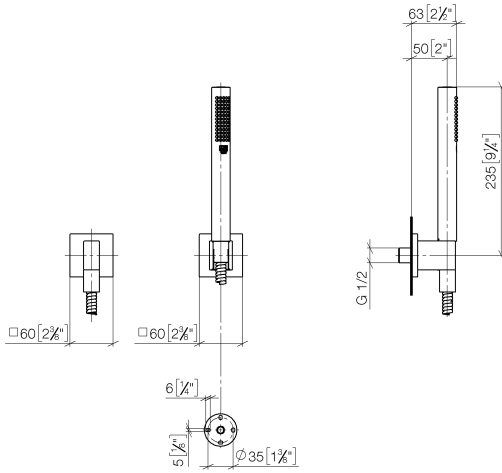

27 808 980 Product version up to 6/3/2020

- COMPACT RAIN, max. flow rate 15 l/min (at 3 bar)
- 3/8" shower outlet
- metal shower hose 1250mm with integrated anti-twist protection
- with anti-scale system

Technical data:

- rosette for shower holder 60 x 60mm
- rosette for wall elbow 60 x 60mm
- 1/2" wall elbow

Notes:

Intrinsic protection against back flow.

Recommended miscellaneous

Concealed wall elbow -

- min. recess depth 90 mm
- max. recess depth 163 mm

35 085 970 90

27 808 980 Product version up to 6/3/2020

mm [inches]

Flow rate chart

Codes & Standards

DIN 4109

EN 1717

ISO 3822

Belgaqua_22_280_2 WRAS_2209

Spare parts list

No.	Item Number	Name	Quantity used	Delivery time
3	28 050 980-33	Wall bracket - Matte Black	1.00	40
2	90 14 20 026 00 90	Washer 14 x 8 x 2 mm Centellen WS 3820 -	1.00	14
1	28 450 980-33	Wall elbow - Matte Black	1.00	40
4	90 30 02 072 00-33	Metal shower hose 1/2" x 3/8" x 1250 mm - Matte Black	1.00	40
5	90 12 11 140 40-33	Bar-type hand shower 15 l/min. - Matte Black	1.00	-