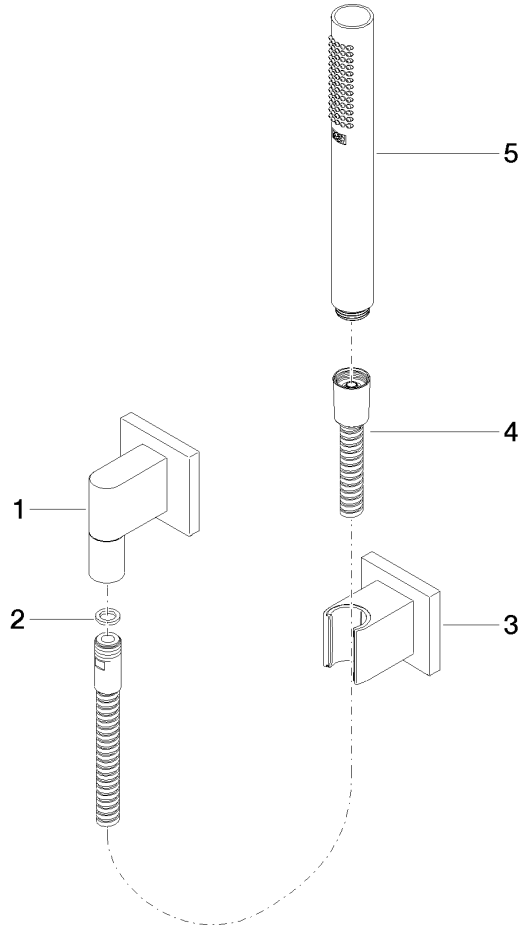

Technical data:

- rosette for shower holder 60 x 60mm
- rosette for wall elbow 60 x 60mm
- 1/2" wall elbow

Notes:

Intrinsic protection against back flow.

Recommended miscellaneous

Concealed wall elbow -

- min. recess depth 90 mm
- max. recess depth 163 mm

35 085 970 90

27 808 980 Product version up to 6/3/2020

mm [inches]

Flow rate chart

Codes & Standards

DIN 4109

EN 1717

ISO 3822

Scottish Water
Byelaws

UK Water Supply
Regulations

Ü-Zeichen

Hand shower set with individual rosettes - Matte Black

SERIES SPECIFIC

27 808 980 Product version up to 6/3/2020

Certificates and sustainability

LGA_29

Belgaqua_22_280_2 WRAS_2209

Spare parts list

No.	Item Number	Name	Quantity used	Delivery time
3	28 050 980-33	Wall bracket - Matte Black	1.00	40
2	90 14 20 026 00 90	Washer 14 x 8 x 2 mm Centellen WS 3820 -	1.00	14
1	28 450 980-33	Wall elbow - Matte Black	1.00	40
4	90 30 02 072 00-33	Metal shower hose 1/2" x 3/8" x 1250 mm - Matte Black	1.00	40
5	90 12 11 140 40-33	Bar-type hand shower 15 l/min. - Matte Black	1.00	-