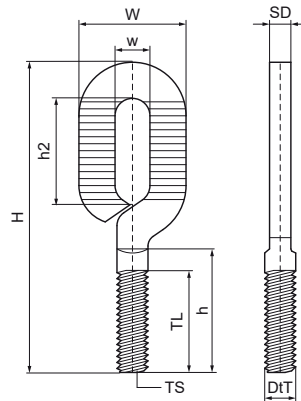

Walraven Suspension Eye – Metric

(K4550)

for angle threaded rod ties and hangers

Features & benefits

- material: steel
- zinc plated

Product Number	Thread Size	Thread Length	Height	Shaft Diameter	Height 2	Width	Total Height	Total Width	Total Depth	Maximum Allowed Load Faz
<i>Reference letter</i>	TS	TL	h	SD	h 2	w	H	W	DtT	F _{a,z}
<i>Unit description</i>		mm	mm	mm	mm	mm	mm	mm	mm	N
6813830	M8	28	30	5.5	26	9	80	27	8	1,800