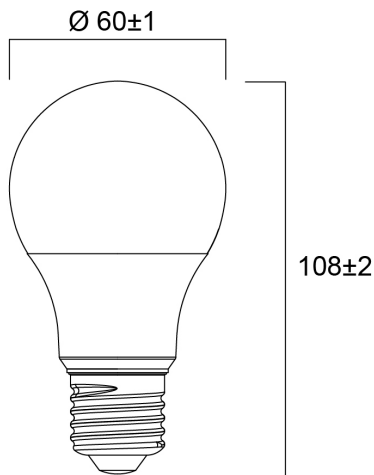

ToLEDo GLS V7 806LM 827 E27 SL3

Item No: 0029582

SYLVANIA

Compact and elegant design Suitable replacement for halogen, incandescent and compact fluorescent lamps Instant light at the flick of a switch Uniform light distribution Good colour rendering (CRI 80) Perfect for hotels, restaurants, lobbies, corridors, stairwells, reception areas Lower maintenance costs 15,000 hours average rated life

Technical Assets

Dimensions (mm)

Photometrics

ToLEDo GLS V7 806LM 827 E27 SL3

Item No: 0029582

SYLVANIA

General data

Product name	ToLEDo GLS V7 806LM 827 E27 SL3
Technology	LED
Watt (Rated) (W)	8
Cap/Base	E27
Fixture rating	Open
General application	Hospitality, Residential & Consumer
Operating temperature range (°C)	-20°C...+40°C
Performance ambient temperature Tq (°C)	25
ETIM Class	EC001959
E-number FI	4741165
Warranty	3 years

Item No: 0029582

Packaging

Product EAN number	5410288295824
Packaging single length / height (cm)	18.4
Packaging single width (cm)	6.0
Packaging single depth (cm)	11.2
DUN14 (inner)	15410288295821
Units per outer package	6
Packaging outer length / height (cm)	37.7
Packaging outer width (cm)	19.0
Packaging outer depth (cm)	12.2