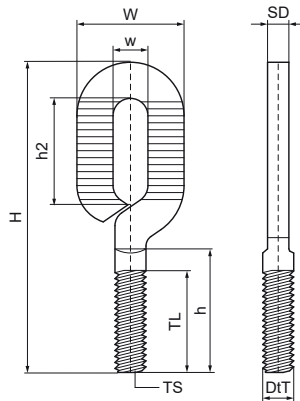

Walraven Suspension Eye – Metric

(K4550)

for angle threaded rod ties and hangers

Features & benefits

- material: steel
- zinc plated

Product Number	Thread Size	Thread Length	Height	Shaft Diameter	Height 2	Width	Total Height	Total Width	Total Depth	Maximum Allowed Load Faz
<i>Reference letter</i>	TS	TL	h	SD	h 2	w	H	W	DtT	F _{0,z}
<i>Unit description</i>		mm	mm	mm	mm	mm	mm	mm	mm	N
6813830	M8	28	30	5.5	26	9	80	27	8	1,800