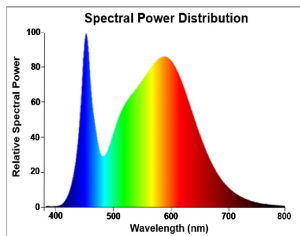

ToLEDo GLS

ToLEDo GLS V7 806LM 840 E27 SL

0029585