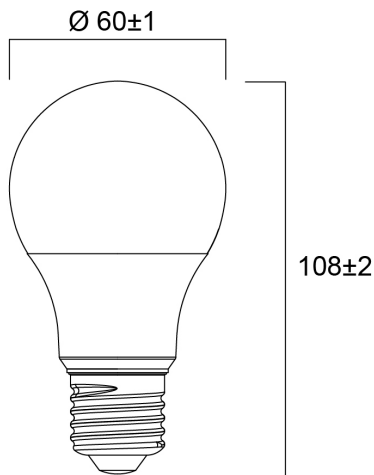

ToLEDo GLS V7 806LM 840 E27 SL

Item No: 0029585

SYLVANIA

Compact and elegant design Suitable replacement for halogen, incandescent and compact fluorescent lamps Instant light at the flick of a switch Uniform light distribution Good colour rendering (CRI 80) Perfect for hotels, restaurants, lobbies, corridors, stairwells, reception areas Lower maintenance costs 15,000 hours average rated life

Technical Assets

Dimensions (mm)

Photometrics

ToLEDo GLS V7 806LM 840 E27 SL

Item No: 0029585

SYLVANIA

General data

Product name	ToLEDo GLS V7 806LM 840 E27 SL
Technology	LED
Watt (Rated) (W)	8
Cap/Base	E27
Fixture rating	Open
General application	Hospitality, Residential & Consumer
Operating temperature range (°C)	-20°C...+40°C
Performance ambient temperature Tq (°C)	25
ETIM Class	EC001959
E-number FI	4740980
Warranty	3 years

Item No: 0029585

Packaging

Product EAN number	5410288295855
Packaging single length / height (cm)	6.0
Packaging single width (cm)	6.0
Packaging single depth (cm)	11.2
DUN14 (inner)	15410288295852
Units per outer package	6
Packaging outer length / height (cm)	19.2
Packaging outer width (cm)	12.8
Packaging outer depth (cm)	12.0