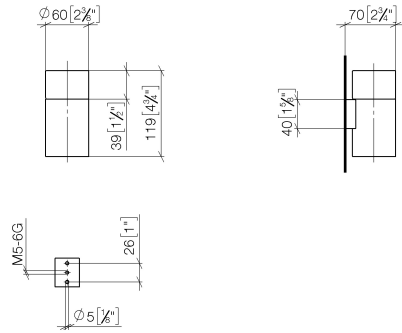

**Tumbler holder , wall model - Platinum**

SERIES-VARIOUS

83 401 979 Product version from 10/1/2023

- crystal glass brush holder, matte
- width 60mm
- height 120 mm
- 110mm projection

	Platinum	83 401 979-08
	Chrome	83 401 979-00
	Brushed Platinum	83 401 979-06
	Durabass (23kt Gold)	83 401 979-09
	Dark Chrome	83 401 979-19
	Light Gold (PVD)	83 401 979-26
	Brushed Light Gold (PVD)	83 401 979-27
	Brushed Durabass (23kt Gold)	83 401 979-28
	Matte Black	83 401 979-33
	Brushed Gold (PVD)	83 401 979-37
	Brushed Dark Brass (PVD)	83 401 979-39
	Brushed Bronze (PVD)	83 401 979-42
	Brushed Dark Bronze (PVD)	83 401 979-43
	Brushed Champagne (22kt Gold)	83 401 979-46
	Champagne (22kt Gold)	83 401 979-47
	Brushed Chrome	83 401 979-93
	Brushed Dark Platinum	83 401 979-99

**Recommended miscellaneous**

**Crystal tumbler -**

08 90 00 008  
82

83 401 979 Product version from 10/1/2023

mm [inches]

### Spare parts list

No.	Item Number	Name	Quantity used	Delivery time
2	08 17 97 569-08	Holder Ø 60 x 80 mm - Platinum	1.00	54
5	08 10 10 530-08	Holder for glass holder + dispenser 40 x 34 x 15 mm - Platinum	1.00	-
Spare part can no longer be ordered, please order the replacement item				
3	09 30 30 117 90	Mounting Countersunk screw with hexagon socket M5 x 12 mm -	1.00	14
4	05 30 31 025 00 90	Mounting Bolt Round head 4,5 x 60 mm -	1.00	14
1	08 90 00 008 82	Crystal tumbler -	1.00	14