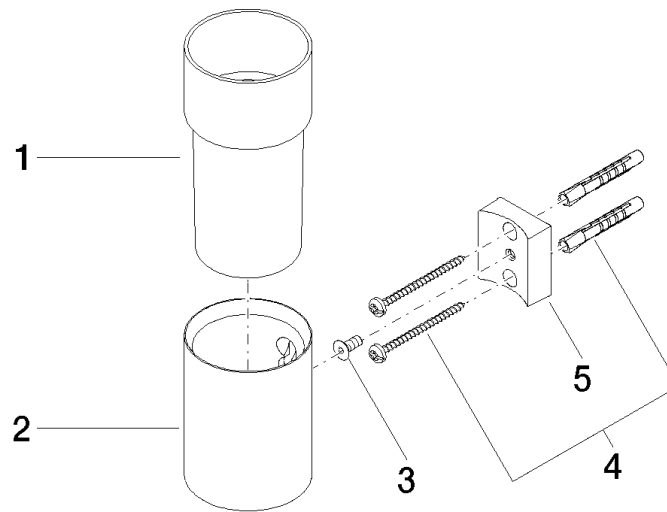

**Tumbler holder , wall model - Platinum**

SERIES-VARIOUS

83 401 979 Product version from 10/1/2023

- crystal glass brush holder, matte
- width 60mm
- height 120 mm
- 110mm projection

	Platinum	83 401 979-08
	Chrome	83 401 979-00
	Brushed Platinum	83 401 979-06
	Durabass (23kt Gold)	83 401 979-09
	Dark Chrome	83 401 979-19
	Light Gold (PVD)	83 401 979-26
	Brushed Light Gold (PVD)	83 401 979-27
	Brushed Durabass (23kt Gold)	83 401 979-28
	Matte Black	83 401 979-33
	Brushed Gold (PVD)	83 401 979-37
	Brushed Dark Brass (PVD)	83 401 979-39
	Brushed Bronze (PVD)	83 401 979-42
	Brushed Dark Bronze (PVD)	83 401 979-43
	Brushed Champagne (22kt Gold)	83 401 979-46
	Champagne (22kt Gold)	83 401 979-47
	Brushed Chrome	83 401 979-93
	Brushed Dark Platinum	83 401 979-99

**Recommended miscellaneous**

**Crystal tumbler -**

08 90 00 008  
82

83 401 979 Product version from 10/1/2023

mm [inches]

### Spare parts list

No.	Item Number	Name	Quantity used	Delivery time
2	08 17 97 569-08	Holder Ø 60 x 80 mm - Platinum	1.00	54
5	08 10 10 530-08	Holder for glass holder + dispenser 40 x 34 x 15 mm - Platinum	1.00	-
Spare part can no longer be ordered, please order the replacement item				
3	09 30 30 117 90	Mounting Countersunk screw with hexagon socket M5 x 12 mm -	1.00	14
4	05 30 31 025 00 90	Mounting Bolt Round head 4,5 x 60 mm -	1.00	14
1	08 90 00 008 82	Crystal tumbler -	1.00	14