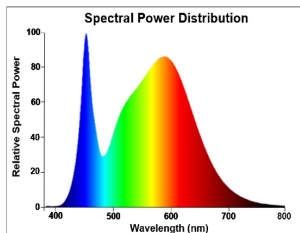

ToLEDo GLS

ToLEDo GLS V7 806LM 840 E27 SL3

0029586