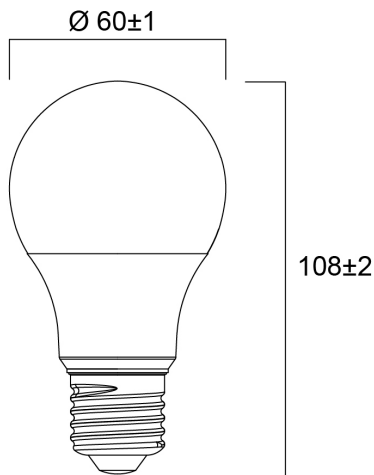

ToLEDo GLS V7 806LM 840 E27 SL3

Item No: 0029586

SYLVANIA

Compact and elegant design Suitable replacement for halogen, incandescent and compact fluorescent lamps Instant light at the flick of a switch Uniform light distribution Good colour rendering (CRI 80) Perfect for hotels, restaurants, lobbies, corridors, stairwells, reception areas Lower maintenance costs 15,000 hours average rated life

Technical Assets

Dimensions (mm)

Photometrics

ToLEDo GLS V7 806LM 840 E27 SL3

Item No: 0029586

SYLVANIA

General data

Product name	ToLEDo GLS V7 806LM 840 E27 SL3
Technology	LED
Watt (Rated) (W)	8
Cap/Base	E27
Fixture rating	Open
General application	Hospitality, Residential & Consumer
Operating temperature range (°C)	-20°C...+40°C
Performance ambient temperature Tq (°C)	25
ETIM Class	EC001959
E-number FI	4741166
Warranty	3 years

Item No: 0029586

Packaging

Product EAN number	5410288295862
Packaging single length / height (cm)	18.4
Packaging single width (cm)	6.0
Packaging single depth (cm)	11.2
DUN14 (inner)	15410288295869
Units per outer package	6
Packaging outer length / height (cm)	37.7
Packaging outer width (cm)	19.0
Packaging outer depth (cm)	12.2