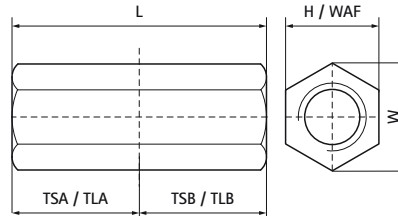

Walraven Stud Connector (BUP1000)

(K5528)

connecting of stud bolts

Features & benefits

- to connect 2 male threaded components
- material: steel
- product is part of the Walraven UltraProtect® 1000 system
- suitable for in- and outdoor applications
- stands min. 1,000 hours salt spray test (max. 5% red rust) according to ISO 9227

Product Number	VVS Number	Thread Gender A	Thread Size A	Thread Length A	Thread Gender B	Thread Size B	Thread Length B	Width Across Flats	Total Height	Total Width	Total Length	Maximum Allowed Load Faz
Reference letter		TGA	TSA	TLA	TGB	TSB	TLB	WAF	H	W	L	F _{0,z}
Unit description			mm				mm		mm	mm	mm	N
6458830	018043908	Female thread	M8	15	Female thread	M8	15	11	11	13	30	18,100
6458940	018043920	Female thread	M10	20	Female thread	M10	20	13	13	17	40	20,400
6458240	018043922	Female thread	M12	20	Female thread	M12	20	17	17	20	40	23,000