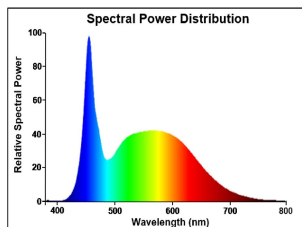

ToLEDo GLS

ToLEDo GLS V7 806LM 865 E27 SL

0029587