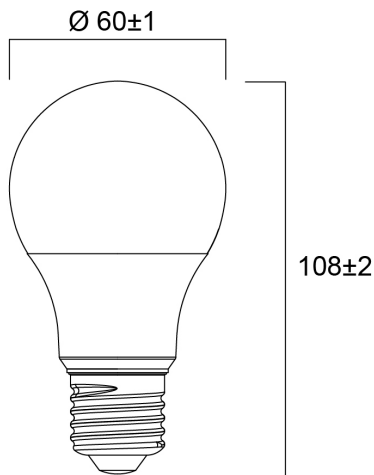

# ToLEDo GLS V7 806LM 865 E27 SL

Item No: 0029587

**SYLVANIA**

Compact and elegant design Suitable replacement for halogen, incandescent and compact fluorescent lamps Instant light at the flick of a switch Uniform light distribution Good colour rendering (CRI 80) Perfect for hotels, restaurants, lobbies, corridors, stairwells, reception areas Lower maintenance costs 15,000 hours average rated life

### Dimensions (mm)

## Physical data

Nominal Product Length (mm)	107
Nominal Product Diameter (mm)	60
Weight (kg)	0.03

## Packaging

Product EAN number	5410288295879
Packaging single length / height (cm)	6.0
Packaging single width (cm)	6.0
Packaging single depth (cm)	11.2
DUN14 (inner)	15410288295876
Units per outer package	6
Packaging outer length / height (cm)	18.8
Packaging outer width (cm)	12.7
Packaging outer depth (cm)	12.0