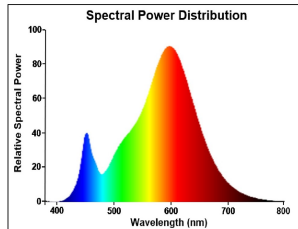

ToLEDo GLS

ToLEDo GLS V7 1055LM 827 E27 SL

0029589