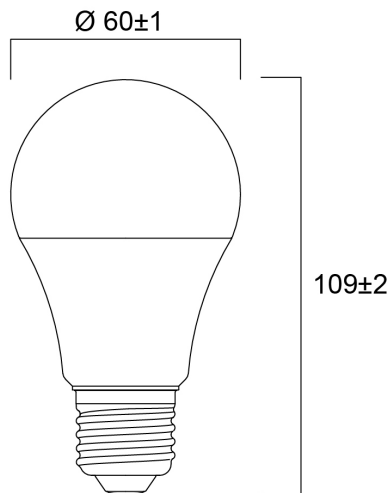

ToLEDo GLS V7 1055LM 827 E27 SL

Item No: 0029589

SYLVANIA

Compact and elegant design Suitable replacement for halogen, incandescent and compact fluorescent lamps Instant light at the flick of a switch Uniform light distribution Good colour rendering (CRI 80) Perfect for hotels, restaurants, lobbies, corridors, stairwells, reception areas Lower maintenance costs 15,000 hours average rated life

Technical Assets

Dimensions (mm)

Photometrics

ToLEDo GLS V7 1055LM 827 E27 SL

Item No: 0029589

SYLVANIA

General data

Product name	ToLEDo GLS V7 1055LM 827 E27 SL
Technology	LED
Watt (Rated) (W)	9.5
Cap/Base	E27
Fixture rating	Open
General application	Hospitality, Residential & Consumer
Operating temperature range (°C)	-20°C...+40°C
Performance ambient temperature Tq (°C)	25
ETIM Class	EC001959
E-number FI	4740982
Warranty	3 years

Item No: 0029589

Packaging

Product EAN number	5410288295893
Packaging single length / height (cm)	6.0
Packaging single width (cm)	6.0
Packaging single depth (cm)	11.2
DUN14 (inner)	15410288295890
Units per outer package	6
Packaging outer length / height (cm)	18.8
Packaging outer width (cm)	12.7
Packaging outer depth (cm)	12.0