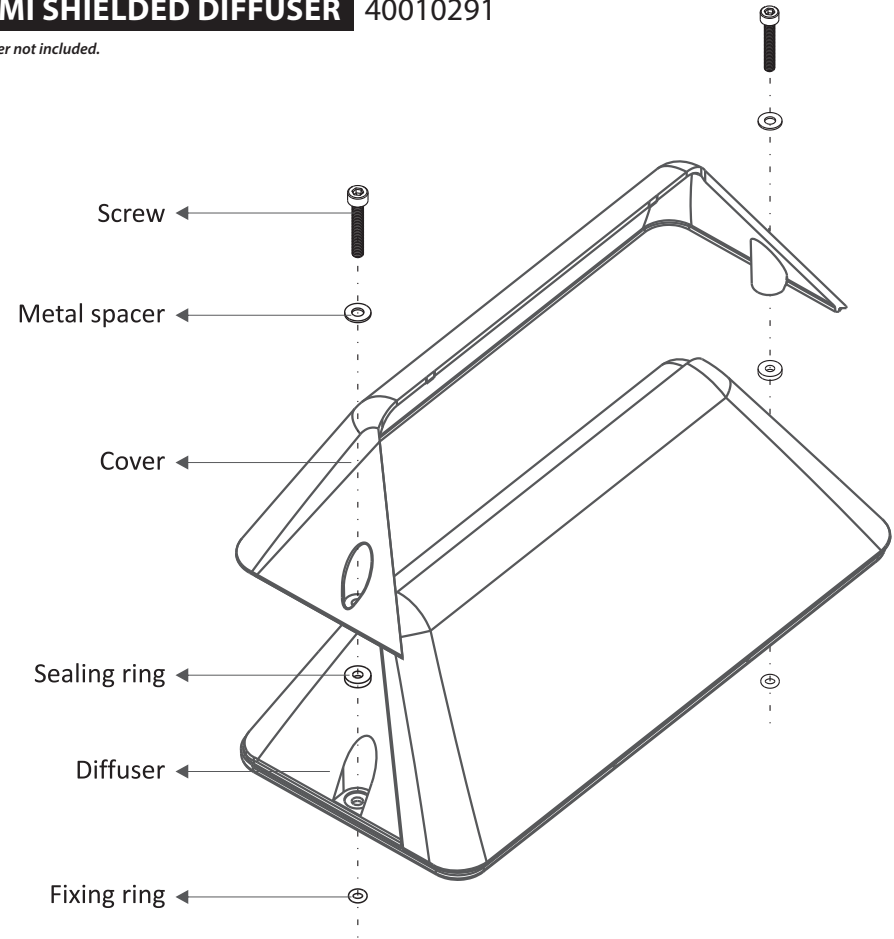

PROLUMIA®

PRO-FIT + PRO-FIT SEMI SHIELDED DIFFUSERS

OPERATING INSTRUCTION

STANDARD DIFFUSER 40010290

SEMI SHIELDED DIFFUSER 40010291

** Cover not included.*

IMPORTER: NEDELKO B.V., Riga 10, 2993 LW BARENDRECHT, T +31 (0)180 64 54 00, E info@nedelko.nl