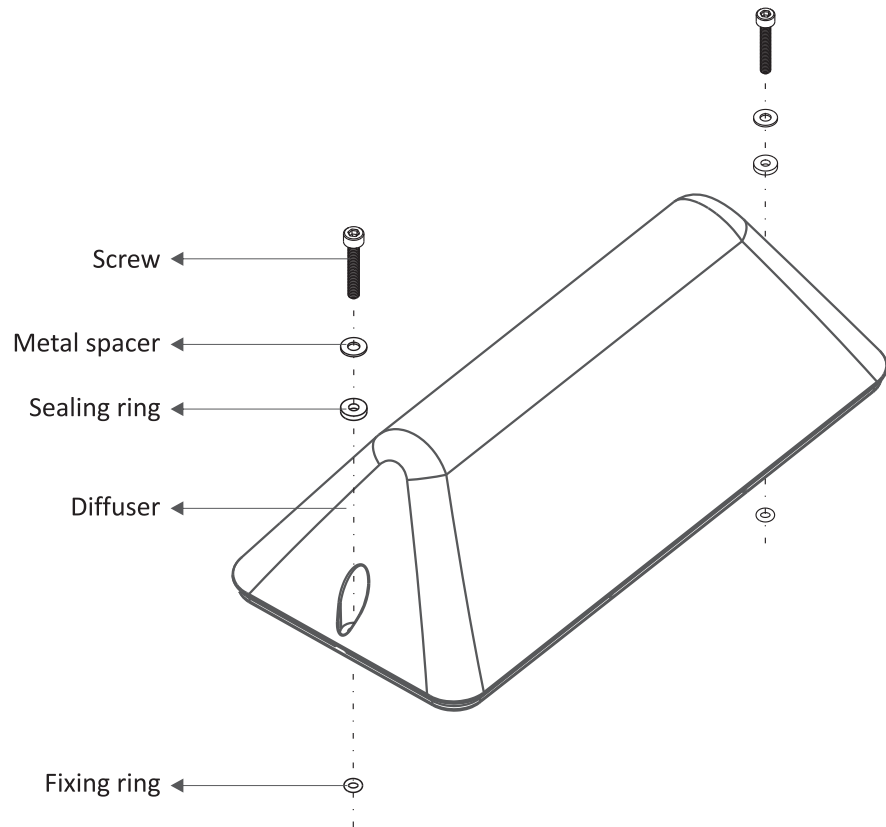

PROLUMIA®

PRO-FIT + PRO-FIT SEMI SHIELDED DIFFUSERS

OPERATING INSTRUCTION

STANDARD DIFFUSER 40010290

SEMI SHIELDED DIFFUSER 40010291

** Cover not included.*

IMPORTER: NEDELKO B.V., Riga 10, 2993 LW BARENDRECHT, T +31 (0)180 64 54 00, E info@nedelko.nl