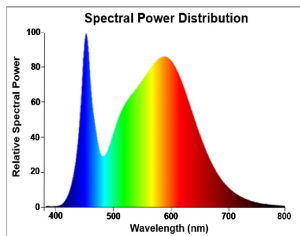

ToLEDo GLS

ToLEDo GLS V7 1055LM 840 E27 SL

0029590