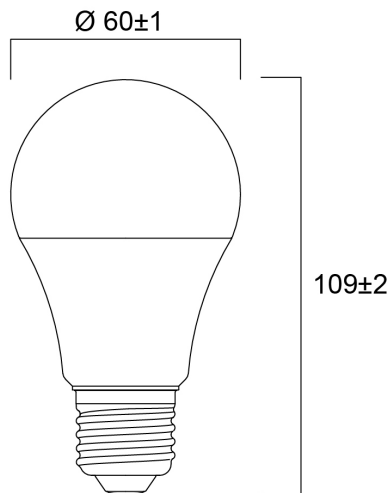

# ToLEDo GLS V7 1055LM 840 E27 SL

Item No: 0029590

**SYLVANIA**

Compact and elegant design Suitable replacement for halogen, incandescent and compact fluorescent lamps Instant light at the flick of a switch Uniform light distribution Good colour rendering (CRI 80) Perfect for hotels, restaurants, lobbies, corridors, stairwells, reception areas Lower maintenance costs 15,000 hours average rated life

### Dimensions (mm)

## Physical data

Nominal Product Length (mm)	109
Nominal Product Diameter (mm)	60
Weight (kg)	0.03

## Packaging

Product EAN number	5410288295909
Packaging single length / height (cm)	6.0
Packaging single width (cm)	6.0
Packaging single depth (cm)	11.2
DUN14 (inner)	15410288295906
Units per outer package	6
Packaging outer length / height (cm)	18.8
Packaging outer width (cm)	12.7
Packaging outer depth (cm)	12.0