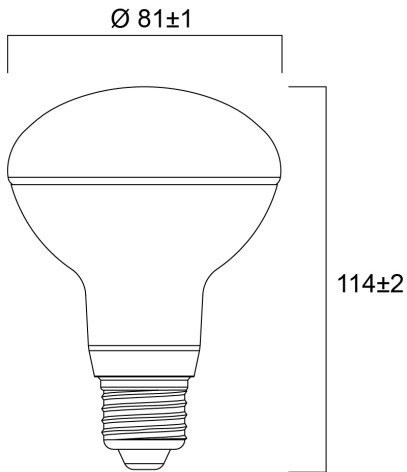

Product Overview

Product name	RefLED R80 V4 806LM 830 E27 SL
Technology	LED
Watt (Rated) (W)	8
Cap/Base	E27
Fixture rating	Open
E-number FI	4741091
Colour temperature (K)	3000
CRI (Ra)	80
Colour Consistency (SDCM)	6
Colour Variation Initial (SDCM)	6
Photobiological Risk Group	RG1
Wattage (W)	8
Product EAN number	5410288292113
Warranty	3 years

Technical drawings

Data table

GENERAL DATA

Product name	RefLED R80 V4 806LM 830 E27 SL
Technology	LED
Watt (Rated) (W)	8
Cap/Base	E27
Fixture rating	Open
Operating temperature range (°C)	-20°C...+40°C
Performance ambient temperature Tq (°C)	25
E-number FI	4741091
Warranty	3 years

LIFETIME DATA

Lifespan L70 B50	15000
Average life (Rated) (h)	15000

PHYSICAL DATA

Nominal Product Length (mm)	114
Nominal Product Diameter (mm)	81
Weight (kg)	0.056

PACKAGING

Single packaging type	Carton
Product EAN number	5410288292113
Packaging single width (cm)	8.1
Packaging single depth (cm)	11.8
DUN14 (outer)	15410288292110

SYLVANIA

RefLED R80 V4 806LM 830 E27 SL
0029211

Packaging outer length / height (cm) 25.0

SAFETY DATA

Optimal operating condition (°C)	-20-40
Breakage cleaning instructions	Not applicable
Special purpose lamp	No
Dry applications use only	No
Suitable for household illumination	No
Safety message	Not Suitable for totally enclosed fixtures