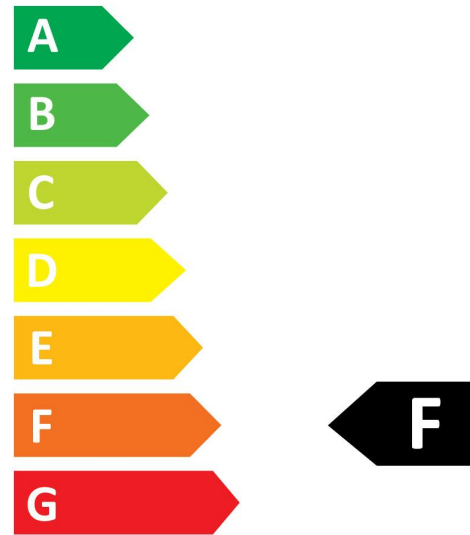

Technical drawings

Data table

GENERAL DATA

Product name	RefLED R80 V4 806LM 830 E27 SL
Technology	LED
Watt (Rated) (W)	8
Cap/Base	E27
Fixture rating	Open
Operating temperature range (°C)	-20°C...+40°C
Performance ambient temperature Tq (°C)	25
E-number FI	4741091
Warranty	3 years

OPTICAL DATA

RefLED R80 V4 806LM 830 E27 SL 0029211

Colour temperature (K)	3000
CRI (Ra)	80
Colour Consistency (SDCM)	6
Colour Variation Initial (SDCM)	6
Photobiological Risk Group	RG1
Lumen maintenance at end of nominal life (%)	70

SYLVANIA

RefLED R80 V4 806LM 830 E27 SL
0029211

Packaging outer length / height (cm) 25.0

SAFETY DATA

Optimal operating condition (°C)	-20-40
Breakage cleaning instructions	Not applicable
Special purpose lamp	No
Dry applications use only	No
Suitable for household illumination	No
Safety message	Not Suitable for totally enclosed fixtures

Energy label

0029211

8 kWh/1000h

2019/2015

0029211

8 kWh/1000h

2019/2015

Light your world