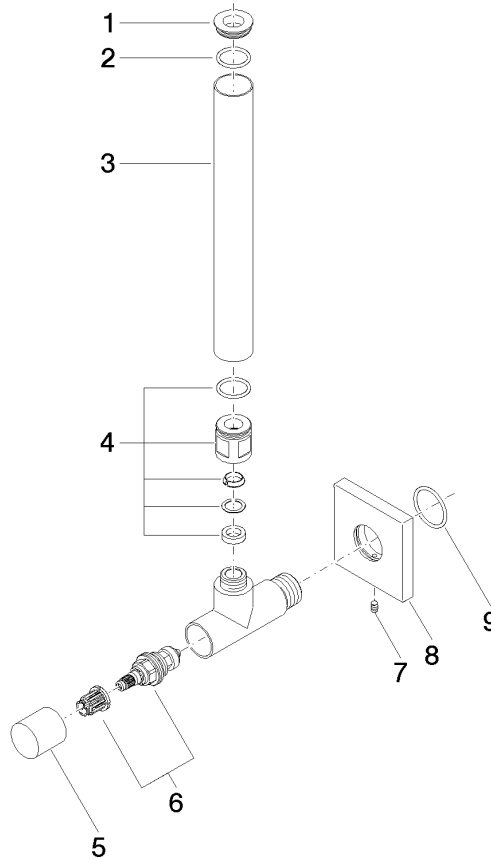

22 901 782 Product version from 3/10/2014 to 5/27/2021

Parts for other finishes can be found here: Chrome

Spare parts list

No.	Item Number	Name	Quantity used	Delivery time
6	90 90 03 006 00 90	Head part Grease chamber 3/8" -	1.00	14
1	09 21 22 000-33	Cover Ø 24 x 6 mm - Matte Black	1.00	-
Spare part can no longer be ordered, please order the replacement item				
8	09 27 78 042-33	Rosette for angle valve 60 x 60 x 9 mm - Matte Black	1.00	40
9	09 14 10 112 90	O-Ring 24,0 x 2,0 mm -	1.00	14
2	90 14 10 010 00 90	O-Ring EPDM 70 17,0 x 2,0 mm -	1.00	14
5	09 20 22 001-33	Handle Ø 24 x 25,5 mm - Matte Black	1.00	-
Spare part can no longer be ordered, please order the replacement item				
3	09 28 22 020-33	Pipe Ø 24 x 200 mm - Matte Black	1.00	40
7	09 31 11 048 90	Mounting Threaded pin with hexagon socket with point M4 x 8 mm -	1.00	14
4	04 24 04 220 01-33	Compression fitting Ø 22 x 22 mm - Matte Black	1.00	-
Spare part can no longer be ordered, please order the replacement item