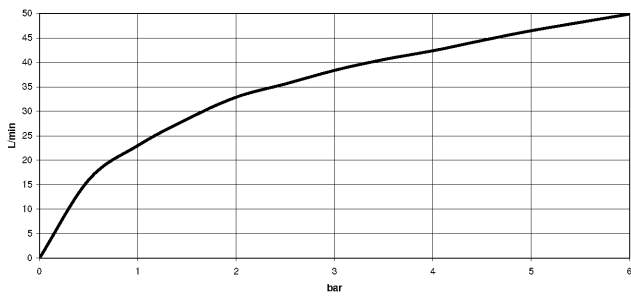

22 901 782 Product version from 3/10/2014 to 5/27/2021

- rosette 60 x 60 mm
- hose covering 200mm, for shortening
- 1/2" connection
- WRAS

	Matte Black	22 901 782-33
	Chrome	22 901 782-00
	Brushed Platinum	22 901 782-06
	Platinum	22 901 782-08
	Dark Chrome	22 901 782-19
	Brushed Durabronze (23kt Gold)	22 901 782-28
	Brushed Gold (PVD)	22 901 782-37
	Brushed Dark Brass (PVD)	22 901 782-39
	Brushed Bronze (PVD)	22 901 782-42
	Brushed Dark Bronze (PVD)	22 901 782-43
	Brushed Champagne (22kt Gold)	22 901 782-46
	Champagne (22kt Gold)	22 901 782-47
	Brushed Chrome	22 901 782-93
	Brushed Dark Platinum	22 901 782-99

22 901 782 Product version from 3/10/2014 to 5/27/2021

mm [inches]

Flow rate chart

Codes & Standards

Scottish Water
Byelaws

UK Water Supply
Regulations

Angle valve - Matte Black

SERIES SPECIFIC