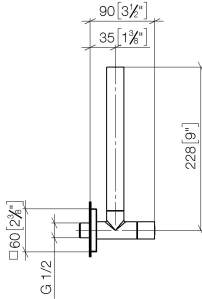

22 901 782 Product version from 3/10/2014 to 5/27/2021

- rosette 60 x 60 mm
- hose covering 200mm, for shortening
- 1/2" connection
- WRAS

	Matte Black	22 901 782-33
	Chrome	22 901 782-00
	Brushed Platinum	22 901 782-06
	Platinum	22 901 782-08
	Dark Chrome	22 901 782-19
	Brushed Durabronze (23kt Gold)	22 901 782-28
	Brushed Gold (PVD)	22 901 782-37
	Brushed Dark Brass (PVD)	22 901 782-39
	Brushed Bronze (PVD)	22 901 782-42
	Brushed Dark Bronze (PVD)	22 901 782-43
	Brushed Champagne (22kt Gold)	22 901 782-46
	Champagne (22kt Gold)	22 901 782-47
	Brushed Chrome	22 901 782-93
	Brushed Dark Platinum	22 901 782-99

22 901 782 Product version from 3/10/2014 to 5/27/2021

mm [inches]

Flow rate chart

Codes & Standards

Scottish Water
Byelaws

UK Water Supply
Regulations

Angle valve - Matte Black

SERIES SPECIFIC

No.	Item Number	Name	Quantity used	Delivery time
6	90 90 03 006 00 90	Head part Grease chamber 3/8" -	1.00	14
1	09 21 22 000-33	Cover Ø 24 x 6 mm - Matte Black	1.00	-
Spare part can no longer be ordered, please order the replacement item				
8	09 27 78 042-33	Rosette for angle valve 60 x 60 x 9 mm - Matte Black	1.00	40
9	09 14 10 112 90	O-Ring 24,0 x 2,0 mm -	1.00	14
2	90 14 10 010 00 90	O-Ring EPDM 70 17,0 x 2,0 mm -	1.00	14
5	09 20 22 001-33	Handle Ø 24 x 25,5 mm - Matte Black	1.00	-
Spare part can no longer be ordered, please order the replacement item				
3	09 28 22 020-33	Pipe Ø 24 x 200 mm - Matte Black	1.00	40
7	09 31 11 048 90	Mounting Threaded pin with hexagon socket with point M4 x 8 mm -	1.00	14
4	04 24 04 220 01-33	Compression fitting Ø 22 x 22 mm - Matte Black	1.00	-
Spare part can no longer be ordered, please order the replacement item				