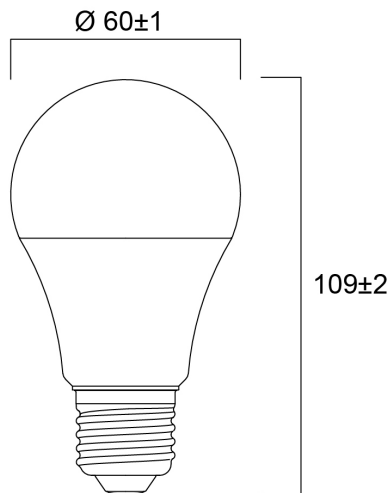

ToLEDo GLS V7 1055LM 865 E27 SL

Item No: 0029591

SYLVANIA

Compact and elegant design Suitable replacement for halogen, incandescent and compact fluorescent lamps Instant light at the flick of a switch Uniform light distribution Good colour rendering (CRI 80) Perfect for hotels, restaurants, lobbies, corridors, stairwells, reception areas Lower maintenance costs 15,000 hours average rated life

Technical Assets

Dimensions (mm)

Photometrics

ToLEDo GLS V7 1055LM 865 E27 SL

Item No: 0029591

SYLVANIA

General data

Product name	ToLEDo GLS V7 1055LM 865 E27 SL
Technology	LED
Watt (Rated) (W)	9.5
Cap/Base	E27
Fixture rating	Open
General application	Hospitality, Residential & Consumer
Operating temperature range (°C)	-20°C...+40°C
Performance ambient temperature Tq (°C)	25
ETIM Class	EC001959
E-number FI	4740984
Warranty	3 years

Item No: 0029591

Packaging

Product EAN number	5410288295916
Packaging single length / height (cm)	6.0
Packaging single width (cm)	6.0
Packaging single depth (cm)	11.2
DUN14 (inner)	15410288295913
Units per outer package	6
Packaging outer length / height (cm)	18.8
Packaging outer width (cm)	12.7
Packaging outer depth (cm)	12.0