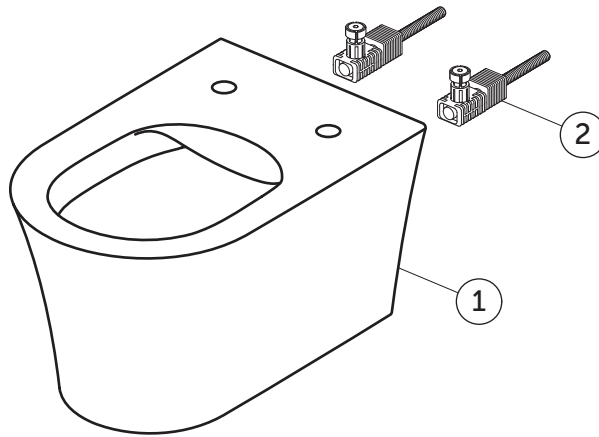

SPARE PARTS

Wall Hung Bowl
RimLS+; HF

E263601

LDV

Item	Description	Spare Code
1	WHG BOWL RimLS+ HF WHT	
2	SP EASYFIX+ WHG BOWL TOP FIXATION FULL SET	TR16667

Ideal Standard International NV
Corporate Village – Gent Building
Da Vincilaan 2
B1935 – Zaventem
Belgium