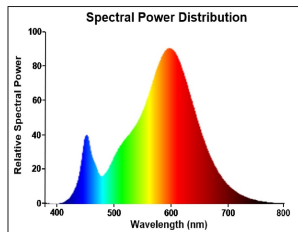

## PRODUCT OVERVIEW

Product name	ToLEDo GLS V7 1521LM 827 E27 SL
Technology	LED
Watt (Rated) (W)	13
Cap/Base	E27
Fixture rating	Open
General application	Hospitality, Residential & Consumer
ETIM Class	EC001959
E-number FI	4740985
Warranty	3 years
Useful luminous flux (Fuse)	1521
Luminous flux (lm)	1521
Correlated colour temperature (k)	2700
Light colour	Homelight
CRI (Ra)	80
Colour Variation Initial (SDCM)	SDCM6
Photobiological Risk Group	RG0
Power consumption (W)	13
Wattage (W)	13
Dimmable	No
Average life (Nominal) (h)	15000
Product EAN number	5410288295930

### PHOTOMETRY

---