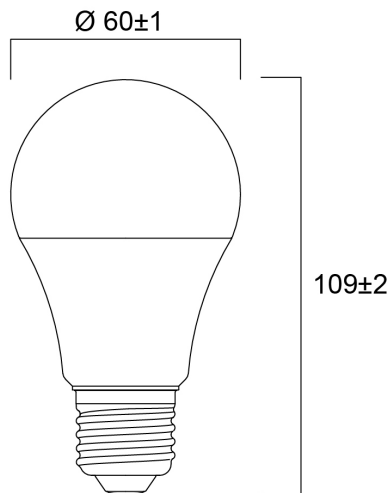

# ToLEDo GLS V7 1521LM 827 E27 SL

Item No: 0029593

**SYLVANIA**

Compact and elegant design Suitable replacement for halogen, incandescent and compact fluorescent lamps Instant light at the flick of a switch Uniform light distribution Good colour rendering (CRI 80) Perfect for hotels, restaurants, lobbies, corridors, stairwells, reception areas Lower maintenance costs 15,000 hours average rated life

### Dimensions (mm)

## Physical data

Nominal Product Length (mm)	120
Nominal Product Diameter (mm)	60
Weight (kg)	0.042

## Packaging

Product EAN number	5410288295930
Packaging single length / height (cm)	6.0
Packaging single width (cm)	6.0
Packaging single depth (cm)	12.2
DUN14 (inner)	15410288295937
Units per outer package	6
Packaging outer length / height (cm)	18.8
Packaging outer width (cm)	12.7
Packaging outer depth (cm)	13.0