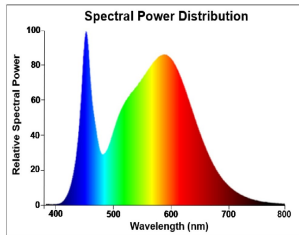

## PRODUCT OVERVIEW

Product name	ToLEDo GLS V7 1521LM 840 E27 SL
Technology	LED
Watt (Rated) (W)	13
Cap/Base	E27
Fixture rating	Open
General application	Hospitality, Residential & Consumer
ETIM Class	EC001959
E-number FI	4740986
Warranty	3 years
Useful luminous flux (Fuse)	1521
Luminous flux (lm)	1521
Correlated colour temperature (k)	4000
Light colour	Cool White
CRI (Ra)	80
Colour Variation Initial (SDCM)	SDCM6
Photobiological Risk Group	RG0
Power consumption (W)	13
Wattage (W)	13
Dimmable	No
Average life (Nominal) (h)	15000
Product EAN number	5410288295947

### PHOTOMETRY

---