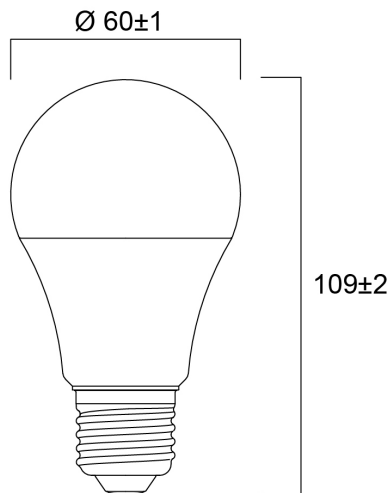

ToLEDo GLS V7 1521LM 840 E27 SL

Item No: 0029594

SYLVANIA

Compact and elegant design Suitable replacement for halogen, incandescent and compact fluorescent lamps Instant light at the flick of a switch Uniform light distribution Good colour rendering (CRI 80) Perfect for hotels, restaurants, lobbies, corridors, stairwells, reception areas Lower maintenance costs 15,000 hours average rated life

Technical Assets

Dimensions (mm)

Photometrics

ToLEDo GLS V7 1521LM 840 E27 SL

Item No: 0029594

SYLVANIA

General data

Product name	ToLEDo GLS V7 1521LM 840 E27 SL
Technology	LED
Watt (Rated) (W)	13
Cap/Base	E27
Fixture rating	Open
General application	Hospitality, Residential & Consumer
Operating temperature range (°C)	-20°C...+40°C
Performance ambient temperature Tq (°C)	25
ETIM Class	EC001959
E-number FI	4740986
Warranty	3 years

Item No: 0029594

Packaging

Product EAN number	5410288295947
Packaging single length / height (cm)	6.0
Packaging single width (cm)	6.0
Packaging single depth (cm)	12.2
DUN14 (inner)	15410288295944
Units per outer package	6
Packaging outer length / height (cm)	18.8
Packaging outer width (cm)	12.7
Packaging outer depth (cm)	13.0