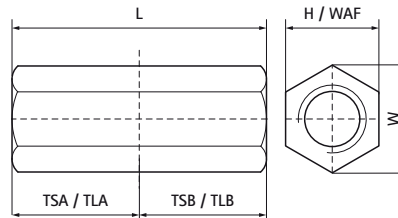

Walraven Stud Connector

(K5530)

connecting of stud bolts

Features & benefits

- to connect 2 male threaded components
- material: steel
- zinc plated

Product Number	Thread Gender A	Thread Size A	Thread Length A	Thread Gender B	Thread Size B	Thread Length B	Width Across Flats	Total Height	Total Width	Total Length	Maximum Allowed Load Faz
Reference letter	TGA	TSA	TLA	TGB	TSB	TLB	WAF	H	W	L	F _{0,z}
Unit description	mm			mm			mm	mm	mm	mm	N
6453016	Female thread	M16	24	Female thread	M16	24	24	24	28	48	30,300
6453240	Female thread	M12	20	Female thread	M12	20	17	17	20	40	23,000
6453625	Female thread	M6	12.5	Female thread	M6	12.5	10	10	12	25	11,900
6453830	Female thread	M8	15	Female thread	M8	15	11	11	13	30	18,100
6453930	Female thread	M10	15	Female thread	M10	15	13	13	15	30	20,900
6453940	Female thread	M10	20	Female thread	M10	20	13	13	15	40	20,400