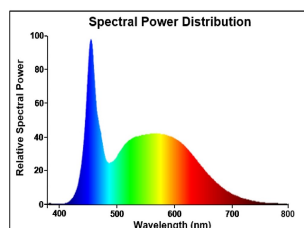

## PRODUCT OVERVIEW

Product name	ToLEDo GLS V7 1521LM 865 E27 SL
Technology	LED
Watt (Rated) (W)	13
Cap/Base	E27
Fixture rating	Open
General application	Hospitality, Residential & Consumer
ETIM Class	EC001959
E-number FI	4740987
Warranty	3 years
Useful luminous flux (Fuse)	1521
Luminous flux (lm)	1521
Correlated colour temperature (k)	6500
Light colour	Daylight
CRI (Ra)	80
Colour Variation Initial (SDCM)	SDCM6
Photobiological Risk Group	RG0
Power consumption (W)	13
Wattage (W)	13
Dimmable	No
Average life (Nominal) (h)	15000
Product EAN number	5410288295954

### PHOTOMETRY

---