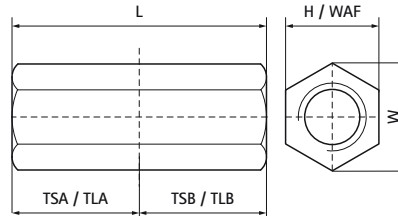

## Walraven Stud Connector

(K5530)

connecting of stud bolts

### Features & benefits

- to connect 2 male threaded components
- material: steel
- zinc plated

Product Number	VVS Number	Thread Gender A	Thread Size A	Thread Length A	Thread Gender B	Thread Size B	Thread Length B	Width Across Flats	Total Height	Total Width	Total Length	Maximum Allowed Load Faz	
Reference letter		TGA	TSA	TLA	TGB	TSB	TLB	WAF	H	W	L	F <sub>0,z</sub>	
Unit description			mm				mm		mm	mm	mm	mm	N
6453625	018043936	Female thread	M6	12.5	Female thread	M6	12.5	10	10	12	25	11,900	
6453830	018043938	Female thread	M8	15	Female thread	M8	15	11	11	13	30	18,100	
6453930	018043940	Female thread	M10	15	Female thread	M10	15	13	13	15	30	20,900	
6453940	018043950	Female thread	M10	20	Female thread	M10	20	13	13	15	40	20,400	
6453240	018043952	Female thread	M12	20	Female thread	M12	20	17	17	20	40	23,000	
6453016		Female thread	M16	24	Female thread	M16	24	24	24	28	48	30,300	