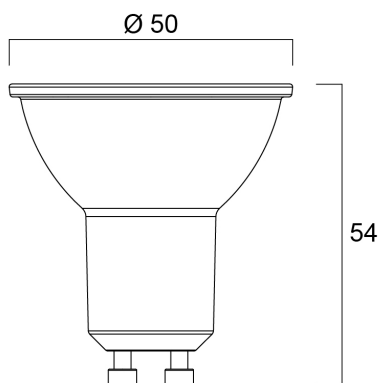

# RefLED ES50 V5 345lm DIM 830 36° SL

Artikelnummer 0027440

**SYLVANIA**

- Compact, energy efficient and exceptional value for money product.
- Same shape and size as halogen GU10 lamp
- Compact Cluster SMD technology enabling high efficiency with halogen look
- Reduced visible heat sink from the front
- Available in 36 degree
- High lumen efficacy
- Dimmable with approved dimmers
- 15,000 hours average rated life
- 3 years warranty

### Afmetingen (mm)

## Fysieke gegevens

Lengte (mm)	54
Nominale diameter product (mm)	50
Gewicht (kg)	0.038