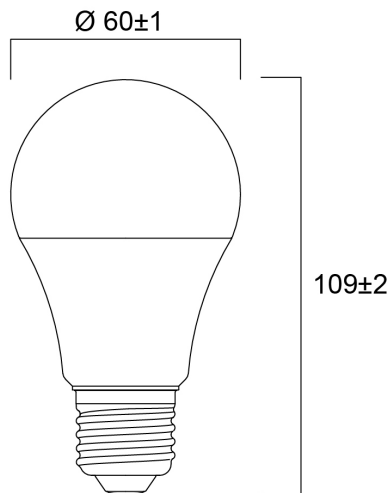

### Dimensions (mm)

## Physical data

Nominal Product Length (mm)	120
Nominal Product Diameter (mm)	60
Weight (kg)	0.042

## Packaging

Product EAN number	5410288295954
Packaging single length / height (cm)	6.0
Packaging single width (cm)	6.0
Packaging single depth (cm)	12.2
DUN14 (inner)	15410288295951
Units per outer package	6
Packaging outer length / height (cm)	18.8
Packaging outer width (cm)	12.7
Packaging outer depth (cm)	13.0