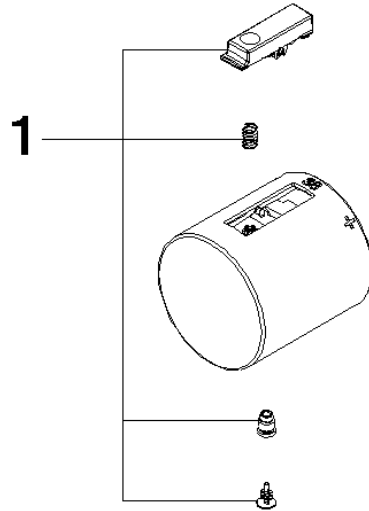

Handle for thermostat Ø 46 x 48 mm - Platinum

SPARE PARTS

90 17 33 020 00 Product version from 4/1/2025

|   |                               |                    |
|---|-------------------------------|--------------------|
|    | Platinum                      | 90 17 33 020 00-08 |
|    | Chrome                        | 90 17 33 020 00-00 |
|    | Gold (23.9kt)                 | 90 17 33 020 00-01 |
|    | brushed chrome                | 90 17 33 020 00-04 |
|    | Brushed Platinum              | 90 17 33 020 00-06 |
|    | Durabrace (23kt Gold)         | 90 17 33 020 00-09 |
|    | Matte White                   | 90 17 33 020 00-10 |
|    | Dark Chrome                   | 90 17 33 020 00-19 |
|   | Brushed Dark Chrome           | 90 17 33 020 00-20 |
|    | Light Gold (PVD)              | 90 17 33 020 00-26 |
|  | Brushed Light Gold (PVD)      | 90 17 33 020 00-27 |
|  | Brushed Durabrace (23kt Gold) | 90 17 33 020 00-28 |
|  | Matte Black                   | 90 17 33 020 00-33 |
|  | Brushed Dark Brass (PVD)      | 90 17 33 020 00-39 |
|  | satin chrome                  | 90 17 33 020 00-41 |
|  | Brushed Bronze (PVD)          | 90 17 33 020 00-42 |
|  | Brushed Champagne (22kt Gold) | 90 17 33 020 00-46 |
|  | Champagne (22kt Gold)         | 90 17 33 020 00-47 |
|  | Cyprus                        | 90 17 33 020 00-49 |
|  | Brushed Chrome                | 90 17 33 020 00-93 |
|  | Brushed Dark Platinum         | 90 17 33 020 00-99 |

## Handle for thermostat Ø 46 x 48 mm - Platinum

SPARE PARTS

90 17 33 020 00 Product version from 4/1/2025

## Handle for thermostat Ø 46 x 48 mm - Platinum

SPARE PARTS

90 17 33 020 00 Product version from 4/1/2025

90 17 33 020 00 Product version from 4/1/2025

Parts for other finishes can be found here: [Chrome](#)