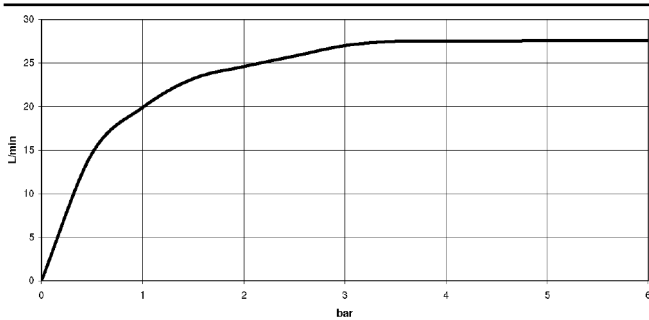

Flow rate chart