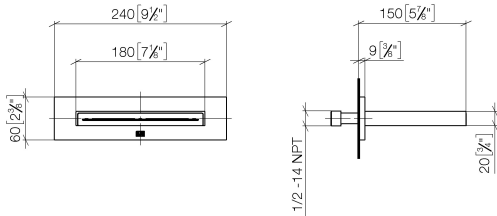

WATER SHEET Cascade spout for wall mounting - Brushed Durabronz (23kt Gold) SERIES-VARIOUS

13 415 979 Product version from 10/1/2023
mm [inches]