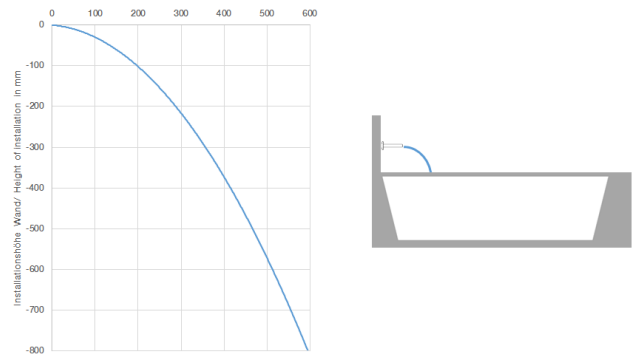

WATER SHEET Cascade spout for wall mounting - Brushed Durabronz (23kt Gold)

SERIES-VARIOUS

13 415 979 Product version from 10/1/2023

- CASCADE, max. flow rate 26.5 l/min (at 3 bar)
- Function from: 22.5 l/min
- with anti-scale system

Recommended miscellaneous

- | | | |
|--|---|---------------|
| | <p>Concealed wall elbow -
 •min. recess depth 90 mm
 •max. recess depth 163 mm</p> | 35 085 970 90 |
|--|---|---------------|

Recommended miscellaneous

- | | | |
|--|---|---------------|
| | <p>Concealed wall elbow -
 •min. recess depth 90 mm
 •max. recess depth 163 mm</p> | 35 085 970 90 |
|--|---|---------------|

WATER SHEET Cascade spout for wall mounting - Brushed Durabronz (23kt Gold) SERIES-VARIOUS

13 415 979 Product version from 10/1/2023
mm [inches]

Flow rate chart

Trajectory diagram

Codes & Standards

ASME A112.18.1	cUPC	DIN 4109	ISO 3822
Scottish Water Byelaws	UK Water Supply Regulations	Ü-Zeichen	