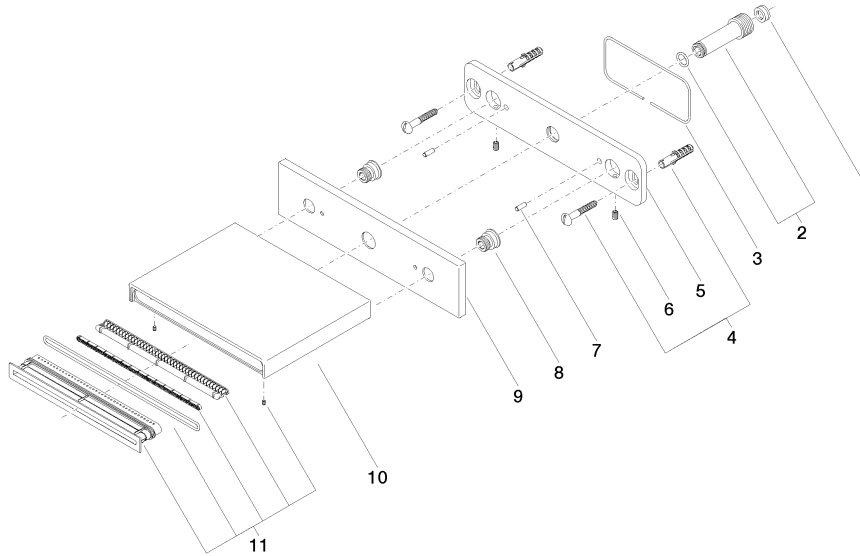

- | | | |
|--|---|---------------|
| | <p>Concealed wall elbow -
 •min. recess depth 90 mm
 •max. recess depth 163 mm</p> | 35 085 970 90 |
|--|---|---------------|

WATER SHEET Cascade spout for wall mounting - Brushed Durabronz (23kt Gold) SERIES-VARIOUS

13 415 979 Product version from 10/1/2023
mm [inches]

Flow rate chart

Trajectory diagram

Codes & Standards

ASME A112.18.1	cUPC	DIN 4109	ISO 3822
Scottish Water Byelaws	UK Water Supply Regulations	Ü-Zeichen	

WATER SHEET Cascade spout for wall mounting - Brushed Durabronz (23kt Gold) SERIES-VARIOUS

13 415 979 Product version from 10/1/2023

Certificates and sustainability

WRAS_2306

LGA_19

IAPMO_4976 (

Spare parts list

No.	Item Number	Name	Quantity used	Delivery time
7	09 31 11 040 90	Straight pin Ø 6 x12 mm -	2.00	14
2	90 24 03 213 00 90	Nipple Ø 21 x 70 mm -	1.00	14
9	09 27 78 031-28	Rosette 240 x 60 x 9 mm - Brushed Durabron (23kt Gold)	1.00	40
8	09 24 03 214 90	Nipple Ø 19 x 16 mm -	2.00	14
4	04 30 31 024 01 90	Attachment set Wood screw with dowel 6 x 40 mm -	1.00	14
3	09 14 03 134 90	Washer Round cord Ø 2 x 295 mm -	1.00	14
6	09 31 11 036 90	Mounting Threaded pin with hexagon socket with cup point M5 x 8 mm -	2.00	14
1	09 23 01 057 90	Flow limiter red 26,5 l/min. -	1.00	14
5	09 17 97 059 90	Holder 234 x 55 x 7 mm -	1.00	14
10	09 11 78 003 20-28	Spout 180 x 20 x 141 mm - Brushed Durabron (23kt Gold)	1.00	40
11	90 29 03 059 00 90	Beam shaper 175 x 20 x 35 mm -	1.00	14