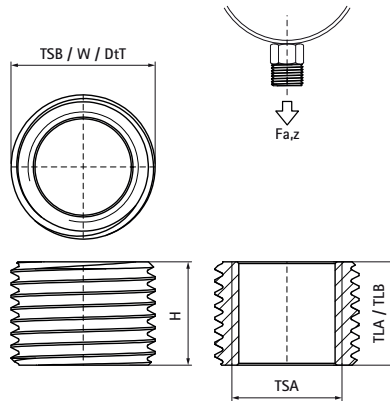

## Walraven Thread Adaptor Ring (M/F)

(K5537)

### Features & benefits

- only tension loads recommended
- to enlarge or reduce the thread size in the connection of clamps, etc.
- material: steel
- zinc plated

Product Number	Thread Size A	Thread Length A	Thread Size B	Thread Length B	Total Height	Total Width	Total Depth	Maximum Allowed Load Faz
Reference letter	TSA	TLA	TSB	TLB	H	W	DtT	Fa,z
Unit description		mm		mm	mm	mm	mm	N
6473521	M16	15	G1/2"	15	15	21	21	19,900
6484321	M10	8	G1/2"	8	8	21	21	19,900