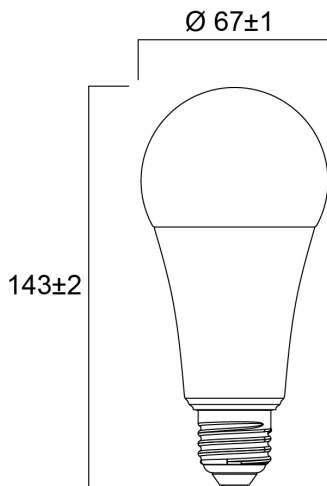

Technical Assets

Dimensions (mm)

Photometrics

ToLEDo GLS V7 1920LM 840 E27 SL

Item No: 0029597

SYLVANIA

General data

Product name	ToLEDo GLS V7 1920LM 840 E27 SL
Technology	LED
Watt (Rated) (W)	16.0
Cap/Base	E27
Fixture rating	Open
General application	Education, Hospitality, Residential & Consumer
Operating temperature range (°C)	-20°C...+40°C
Performance ambient temperature Tq (°C)	25
ETIM Class	EC001959
E-number FI	4740989
Warranty	3 years

Lifetime data

Lifespan L70 B50	15000
Average life (Nominal) (h)	15000
Average life (Rated) (h)	15000

Physical data

Nominal Product Length (mm)	143
Nominal Product Diameter (mm)	67
Weight (kg)	0.083

Packaging

Product EAN number	5410288295978
Packaging single length / height (cm)	13.2
Packaging single width (cm)	6.8
Packaging single depth (cm)	6.8
DUN14 (inner)	15410288295975
Units per outer package	6
Packaging outer length / height (cm)	14.0
Packaging outer width (cm)	21.2
Packaging outer depth (cm)	14.3