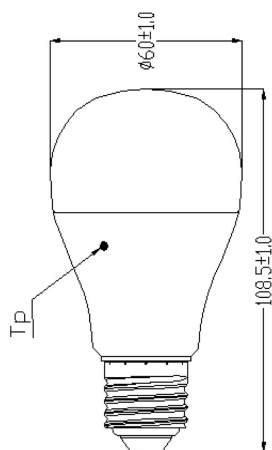

# ToLEDo GLS V4 DIM FR 1060lm 827 E27 SL

Artikelnummer 0026683

**SYLVANIA**

- Compact and elegant design • Suitable replacement for halogen, incandescent and compact fluorescent GLS lamps
- Instant light at the flick of a switch • Uniform light distribution • Good colour rendering (CRI 80) • Dimmable with approved dimmers
- Perfect for hotels, restaurants, lobbies, corridors, stairwells, reception areas • Lower maintenance costs • A+ energy rating

### Afmetingen (mm)

## Fysieke gegevens

Nominale diameter product (mm)	109
Max. lampdiameter (mm) -D	60
Gewicht (kg)	0.111