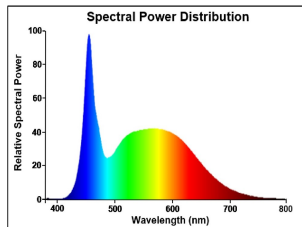

ToLEDo GLS

ToLEDo GLS V7 1920LM 865 E27 SL

0029598