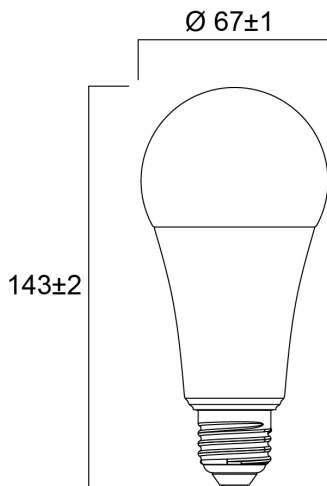

Technical Assets

Dimensions (mm)

Photometrics

ToLEDo GLS V7 1920LM 865 E27 SL

Item No: 0029598

SYLVANIA

General data

Product name	ToLEDo GLS V7 1920LM 865 E27 SL
Technology	LED
Watt (Rated) (W)	16.0
Cap/Base	E27
Fixture rating	Open
General application	Education, Hospitality, Residential & Consumer
Operating temperature range (°C)	-20°C...+40°C
Performance ambient temperature Tq (°C)	25
ETIM Class	EC001959
E-number FI	4740990
Warranty	3 years

Lifetime data

Lifespan L70 B50	15000
Average life (Nominal) (h)	15000
Average life (Rated) (h)	15000

Physical data

Nominal Product Length (mm)	143
Nominal Product Diameter (mm)	67
Weight (kg)	0.083

Packaging

Product EAN number	5410288295985
Packaging single length / height (cm)	13.2
Packaging single width (cm)	6.8
Packaging single depth (cm)	6.8
DUN14 (inner)	15410288295982
Units per outer package	6
Packaging outer length / height (cm)	14.0
Packaging outer width (cm)	21.2
Packaging outer depth (cm)	14.3