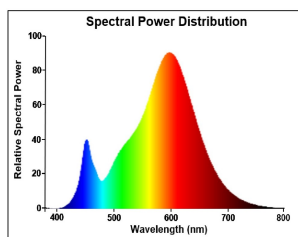

TOLEDO CANDLE

ToLEDo Candle V7 250LM 827 E14 SL

0029603

Product features

- Compact and elegant design
- Suitable replacement for halogen, incandescent and compact fluorescent candle lamps
- Instant light at the flick of a switch
- Uniform light distribution
- Good colour rendering (CRI 80)
- Perfect for hotels, restaurants, lobbies, corridors, stairwells, reception areas
- Lower maintenance costs
- 15,000 hours average rated life

PRODUCT OVERVIEW

Product name	ToLEDo Candle V7 250LM 827 E14 SL
Technology	LED
Watt (Rated) (W)	2.5
Cap/Base	E14
Fixture rating	Open
General application	Hospitality, Residential & Consumer
ETIM Class	EC001959
E-number FI	4740994
Warranty	3 years
Useful luminous flux (Fuse)	250
Luminous flux (lm)	250
Correlated colour temperature (k)	2700
Light colour	Homelight
CRI (Ra)	80
Colour Variation Initial (SDCM)	SDCM6
Photobiological Risk Group	RG0

TOLEDO CANDLE

ToLEDo Candle V7 250LM 827 E14 SL

0029603

Power consumption (W)	2.5
Wattage (W)	2.5
Dimmable	No
Average life (Nominal) (h)	15000
Product EAN number	5410288296036

PHOTOMETRY

TECHNICAL DRAWINGS