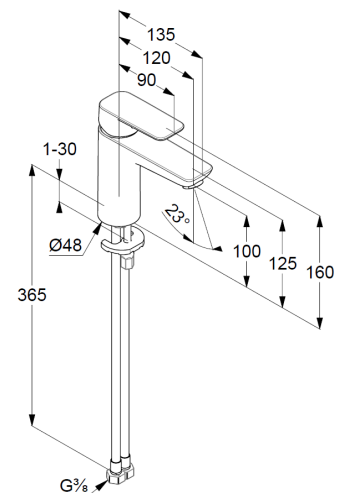

Technische Daten/ Technical Data

KLUDI PURE&STYLE, SmartStart
single lever basin mixer 100
DN 15

Ref.: 401980575WR4

Finishes:
05 chrome

Product description
Manufacturer KLUDI GmbH & Co. KG
Typ: KLUDI PURE&STYLE, SmartStart
single lever basin mixer 100
Ref.: 401980575WR4

basin mixer
single lever mixer
1-hole mounted
solid handle, metal
aerator M24 PCA
ceramic cartridge with hot water safety device
middle position cold water
flow rate at 3 bar 3,8 l/min.
flexible hoses G3/8 DVGW approved
rapid installation set
EU taxonomy: max. 6 l/min. -
Substantial Contribution (SC) possible

Produktabbildung/ Product picture

Maßzeichnung/ Dimensional drawing

Durchfluss/ Flow rate