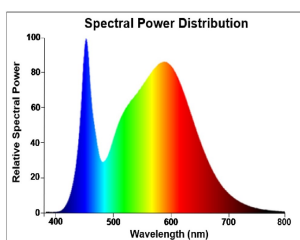

## PRODUCT OVERVIEW

Product name	ToLEDo Candle V7 250LM 840 E14 SL
Technology	LED
Watt (Rated) (W)	2.5
Cap/Base	E14
Fixture rating	Open
General application	Education, Hospitality, Residential & Consumer
ETIM Class	EC001959
E-number FI	4740995
Warranty	3 years
Useful luminous flux (Fuse)	250
Luminous flux (lm)	250
Correlated colour temperature (k)	4000
Light colour	Cool White
CRI (Ra)	80
Colour Variation Initial (SDCM)	SDCM6
Photobiological Risk Group	RG0

## TOLEDO CANDLE

*ToLEDo Candle V7 250LM 840 E14 SL*

0029604

Power consumption (W)	2.5
Wattage (W)	2.5
Dimmable	No
Average life (Nominal) (h)	15000
Product EAN number	5410288296043

## PHOTOMETRY