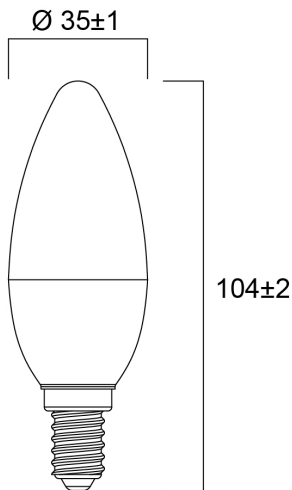

ToLEDo Candle V7 250LM 840 E14 SL

Item No: 0029604

SYLVANIA

Compact and elegant design Suitable replacement for halogen, incandescent and compact fluorescent candle lamps Instant light at the flick of a switch Uniform light distribution Good colour rendering (CRI 80) Perfect for hotels, restaurants, lobbies, corridors, stairwells, reception areas Lower maintenance costs 15,000 hours average rated life

Technical Assets

Dimensions (mm)

Photometrics

ToLEDo Candle V7 250LM 840 E14 SL

Item No: 0029604

SYLVANIA

General data

Product name	ToLEDo Candle V7 250LM 840 E14 SL
Technology	LED
Watt (Rated) (W)	2.5
Cap/Base	E14
Fixture rating	Open
General application	Education, Hospitality, Residential & Consumer
Operating temperature range (°C)	-20°C...+40°C
Performance ambient temperature Tq (°C)	25
ETIM Class	EC001959
E-number FI	4740995
Warranty	3 years

Lifetime data

Lifespan L70 B50	15000
Average life (Nominal) (h)	15000
Average life (Rated) (h)	15000

Physical data

Nominal Product Length (mm)	104
Nominal Product Diameter (mm)	35
Weight (kg)	0.018

ToLEDo Candle V7 250LM 840 E14 SL

Item No: 0029604

SYLVANIA

Packaging

Product EAN number	5410288296043
Packaging single length / height (cm)	4.5
Packaging single width (cm)	4.5
Packaging single depth (cm)	11.0
DUN14 (inner)	15410288296040
Units per outer package	6
Packaging outer length / height (cm)	14.3
Packaging outer width (cm)	9.7
Packaging outer depth (cm)	12.0