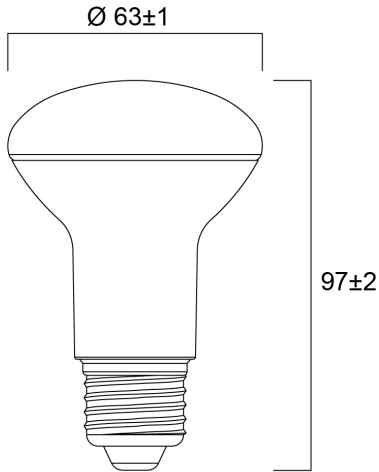

Technical drawings

Data table

GENERAL DATA

Product name	RefLED R63 V4 630LM 840 E27 SL
Technology	LED
Watt (Rated) (W)	7
Cap/Base	E27
Fixture rating	Open
Operating temperature range (°C)	-20°C...+40°C
Performance ambient temperature Tq (°C)	25
E-number FI	4741089
Warranty	3 years

OPTICAL DATA