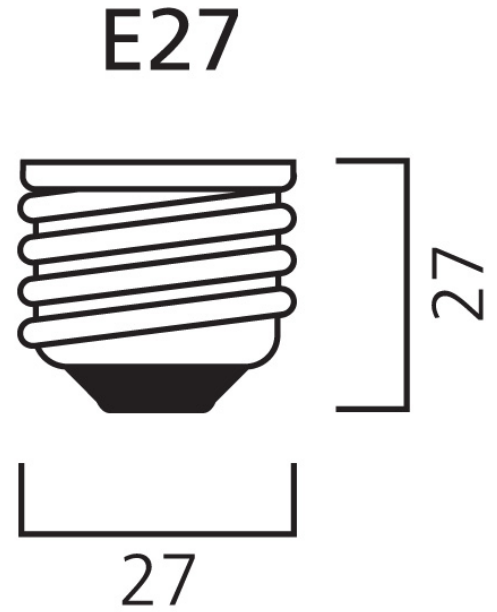

Technical drawings

Data table

GENERAL DATA

Product name	RefLED R63 V4 630LM 840 E27 SL
Technology	LED
Watt (Rated) (W)	7
Cap/Base	E27
Fixture rating	Open
Operating temperature range (°C)	-20°C...+40°C
Performance ambient temperature Tq (°C)	25
E-number FI	4741089
Warranty	3 years

OPTICAL DATA