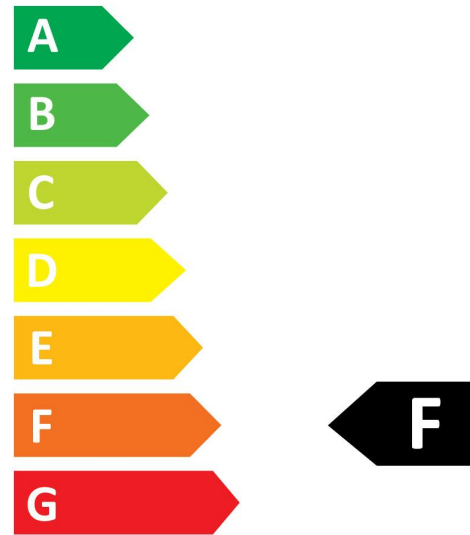

### Features

- Energy efficient LED alternative for traditional incandescent and halogen blown reflector lamp
- Modern construction and attractive design
- Mercury free solution
- Long average rated lifetime: 15,000 hours
- Lower maintenance cost compared to traditional lamps
- Non-dimmable
- 3 years warranty
- Perfect for general lighting applications: residential lighting, down lights, hotels, hotels, restaurants, bars, lobbies, corridors, halls, etc

### Product Overview

Product name	RefLED R63 V4 630LM 840 E27 SL
Technology	LED
Watt (Rated) (W)	7
Cap/Base	E27
Fixture rating	Open
E-number FI	4741089
Colour temperature (K)	4000
CRI (Ra)	80
Colour Consistency (SDCM)	6
Colour Variation Initial (SDCM)	6
Photobiological Risk Group	RG1
Wattage (W)	7
Product EAN number	5410288292090
Warranty	3 years

### GENERAL DATA

Product name	RefLED R63 V4 630LM 840 E27 SL
Technology	LED
Watt (Rated) (W)	7
Cap/Base	E27
Fixture rating	Open
Operating temperature range (°C)	-20°C...+40°C
Performance ambient temperature Tq (°C)	25
E-number FI	4741089
Warranty	3 years

## Energy label

0029209

7 kWh/1000h

2019/2015

0029209

7 kWh/1000h

2019/2015

Light your world