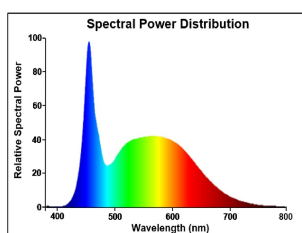

TOLEDO CANDLE

ToLEDo Candle V7 250LM 865 E14 SL

0029605

Product features

- Compact and elegant design
- Suitable replacement for halogen, incandescent and compact fluorescent candle lamps
- Instant light at the flick of a switch
- Uniform light distribution
- Good colour rendering (CRI 80)
- Perfect for hotels, restaurants, lobbies, corridors, stairwells, reception areas
- Lower maintenance costs
- 15,000 hours average rated life

PRODUCT OVERVIEW

Product name	ToLEDo Candle V7 250LM 865 E14 SL
Technology	LED
Watt (Rated) (W)	2.5
Cap/Base	E14
Fixture rating	Open
General application	Hospitality, Residential & Consumer
ETIM Class	EC001959
E-number FI	4740996
Warranty	3 years
Useful luminous flux (Fuse)	250
Luminous flux (lm)	250
Correlated colour temperature (k)	6500
Light colour	Daylight
CRI (Ra)	80
Colour Variation Initial (SDCM)	SDCM6
Photobiological Risk Group	RG0

TOLEDO CANDLE

ToLEDo Candle V7 250LM 865 E14 SL

0029605

Power consumption (W)	2.5
Wattage (W)	2.5
Dimmable	No
Average life (Nominal) (h)	15000
Product EAN number	5410288296050

PHOTOMETRY

TECHNICAL DRAWINGS