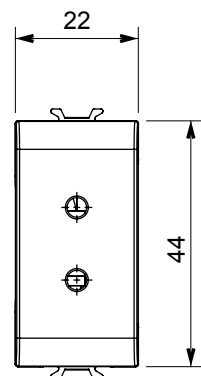

Wide range of control devices, sockets for power supply (conforming to national and international standards) signal pick-up, climate control, comfort management, technical alarm signalling and emergency lighting management. The ChoruSmart modular devices are available in five colours, glossy white, satin white, natural beige, satin black and lacquered titanium and in various sizes from 1/2, 1, 2 and 3 modules. Thanks to the mounting supports for rectangular, square and round boxes, endless combinations can be created with the ChoruSmart range of plates.

Category	SELV socket	Description	2P - 6A - 24 V
Colour	Natural satin beige	For plug pins	Ø 3 mm
No. modules	1	Electrocod	0131
Material	Technopolymer		

DIMENSIONAL

STANDARDS/APPROVALS