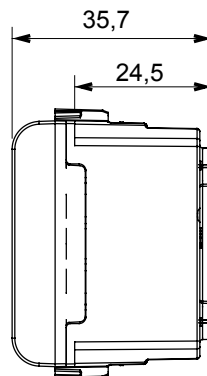

Wide range of control devices, sockets for power supply (conforming to national and international standards) signal pick-up, climate control, comfort management, technical alarm signalling and emergency lighting management. The ChoruSmart modular devices are available in five colours, glossy white, satin white, natural beige, satin black and lacquered titanium and in various sizes from 1/2, 1, 2 and 3 modules. Thanks to the mounting supports for rectangular, square and round boxes, endless combinations can be created with the ChoruSmart range of plates.

Category	SELV socket	Description	2P - 6A - 24 V
Colour	Natural satin beige	For plug pins	Ø 3 mm
No. modules	1	Electrocod	0131
Material	Technopolymer		

DIMENSIONAL

STANDARDS/APPROVALS