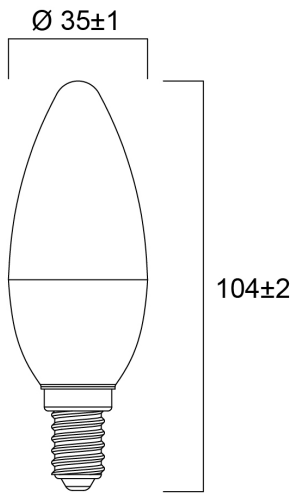

ToLEDo Candle V7 250LM 865 E14 SL

Item No: 0029605

SYLVANIA

Compact and elegant design Suitable replacement for halogen, incandescent and compact fluorescent candle lamps Instant light at the flick of a switch Uniform light distribution Good colour rendering (CRI 80) Perfect for hotels, restaurants, lobbies, corridors, stairwells, reception areas Lower maintenance costs 15,000 hours average rated life

Technical Assets

Dimensions (mm)

Photometrics

ToLEDo Candle V7 250LM 865 E14 SL

Item No: 0029605

SYLVANIA

General data

Product name	ToLEDo Candle V7 250LM 865 E14 SL
Technology	LED
Watt (Rated) (W)	2.5
Cap/Base	E14
Fixture rating	Open
General application	Hospitality, Residential & Consumer
Operating temperature range (°C)	-20°C...+40°C
Performance ambient temperature Tq (°C)	25
ETIM Class	EC001959
E-number FI	4740996
Warranty	3 years

Lifetime data

Lifespan L70 B50	15000
Average life (Nominal) (h)	15000
Average life (Rated) (h)	15000

Physical data

Nominal Product Length (mm)	104
Nominal Product Diameter (mm)	35
Weight (kg)	0.018

ToLEDo Candle V7 250LM 865 E14 SL

Item No: 0029605

SYLVANIA

Packaging

Product EAN number	5410288296050
Packaging single length / height (cm)	4.5
Packaging single width (cm)	4.5
Packaging single depth (cm)	11.0
DUN14 (inner)	15410288296057
Units per outer package	6
Packaging outer length / height (cm)	14.3
Packaging outer width (cm)	9.7
Packaging outer depth (cm)	12.0