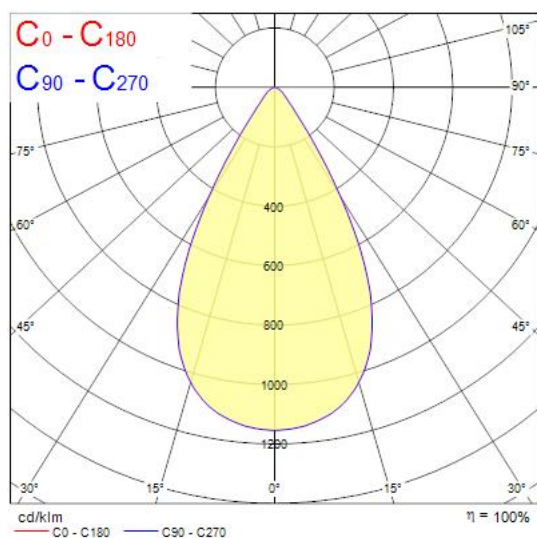

Concord

Raiden IP66 30KLM 830 Symmetric Wide 2824016

IK rating	IK08
Product EAN number	5025768240166
Warranty	5 years
Dimming method	N/A

Photometry